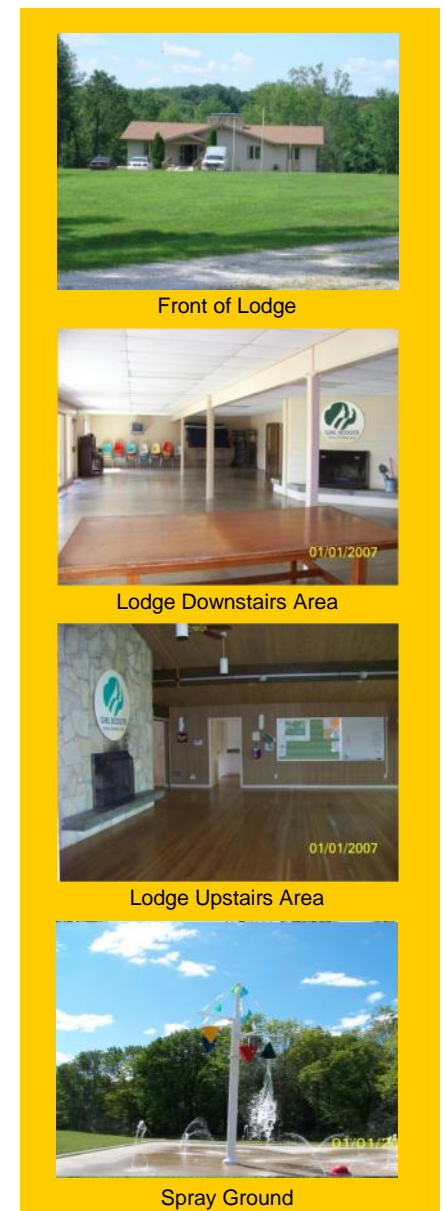

Lodge Specifications

Availability:	All year. Closed during all deer gun seasons.
Capacity:	Entire Lodge: up to 40 people overnight Upper or Lower floor: up to 20 people each
Room Layout:	Upper and lower floors have large open areas, a kitchen, fireplace, and bathroom. Library upstairs. Upstairs is entirely wheelchair accessible.
Construction:	Wood exterior, walls and floors, incandescent lighting.
Furniture:	Tables, benches, chairs, cots, mattresses
Heating/Cooling:	Forced air propane, air conditioned. Entire lodge on standby generator for power failures.
Appliances:	Stove, oven, refrigerator, microwave, upstairs has a dishwasher
Bathroom:	Two bathrooms downstairs, one upstairs
Water:	Hot and cold running well water in lodge
Firewood:	Free wood is always available in the forest

Front of Lodge